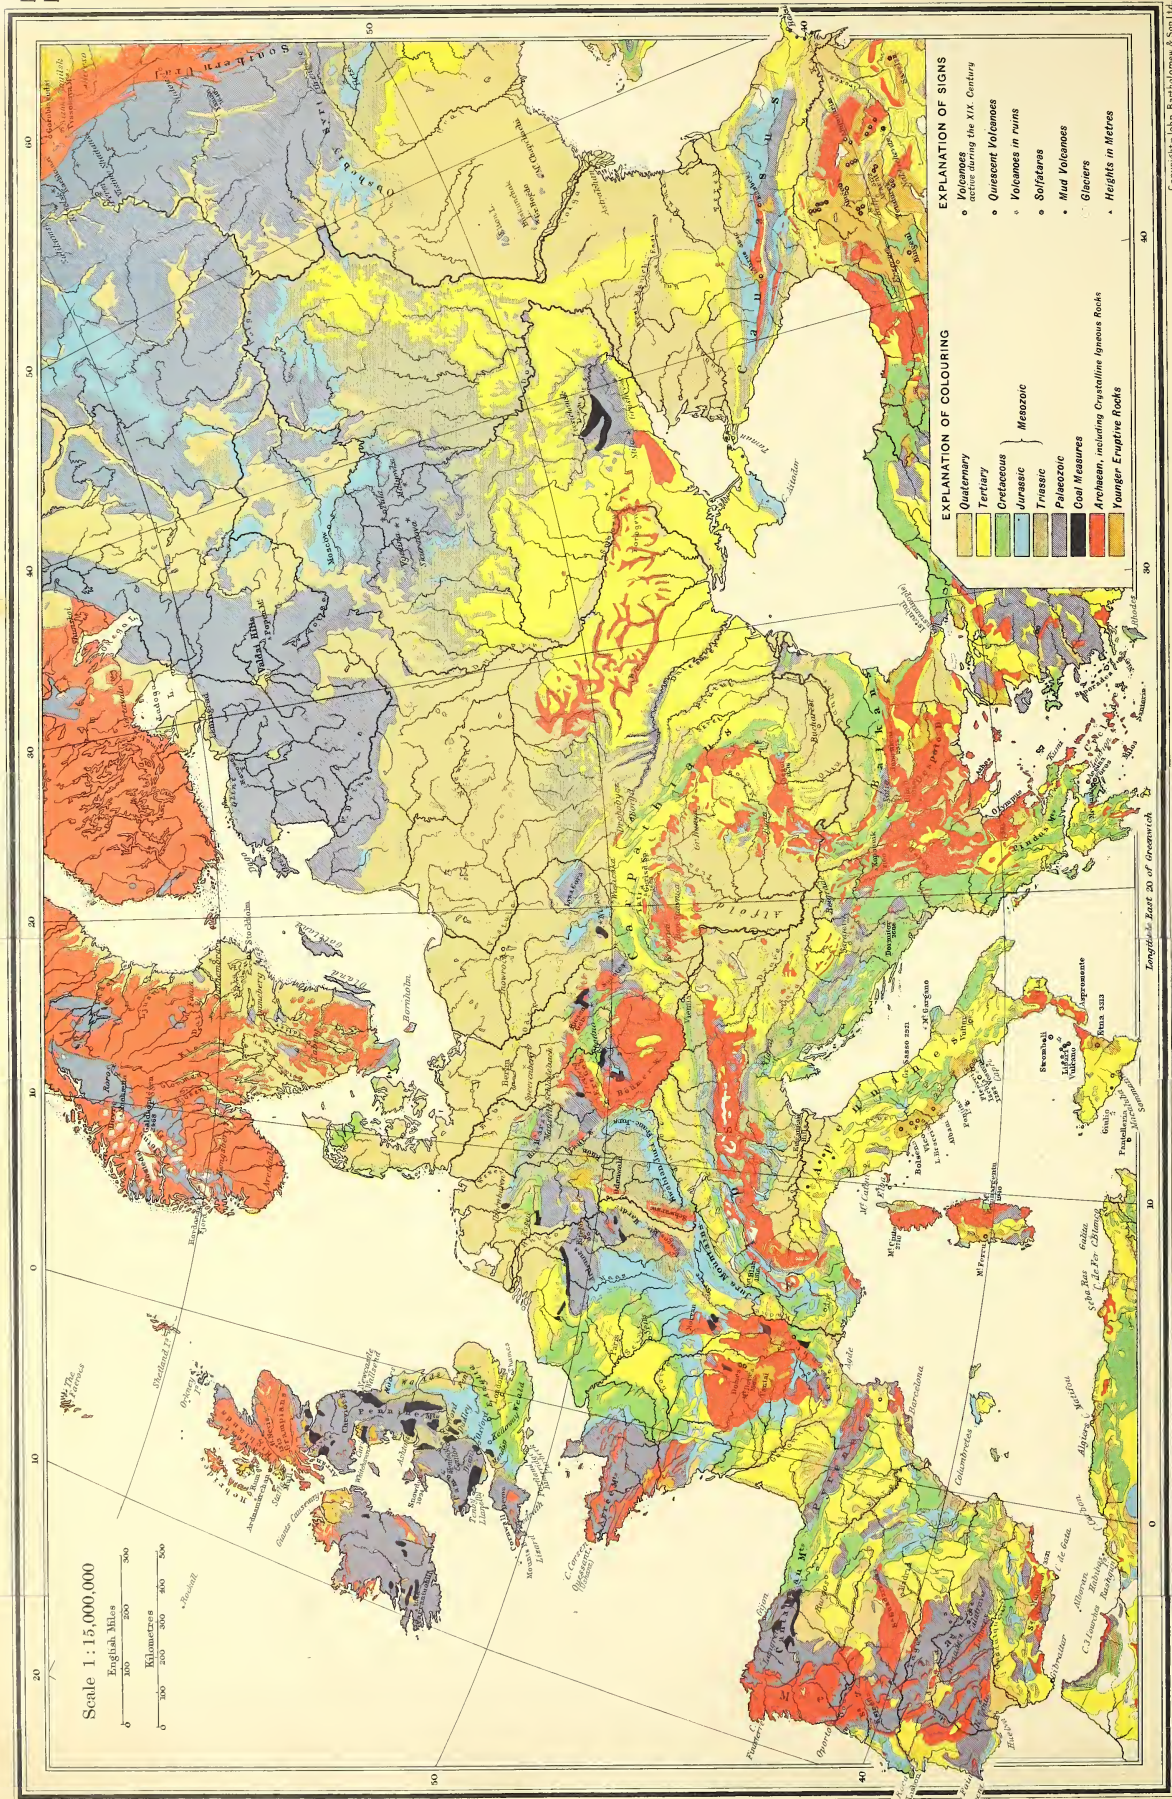

EUROPE—GEOLOGY